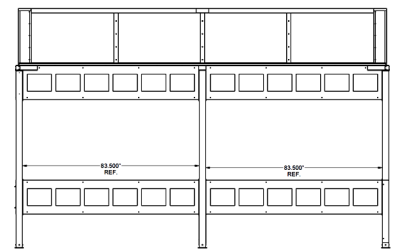

GRILLWORK & FINIALS

Optional Add-ons for Cart Corrals

Brasco offers the option to add roof finials along with upper and / or lower decorative grillwork to all shopping cart corrals. Standard grillwork designs include Square and Diamond, and custom designs are possible upon request. Roof finials and upper grillwork require cart corral models with roofs. Contact your Brasco rep for pricing and more details.

SQUARE

Material	.090 Aluminum
Finish	Powder coat finish
Attachment	Mechanically attached, easily removable
Mounting Location	Rear, Upper, Lower, Upper and Lower

Side View

DIAMOND

Material	.090 Aluminum
Finish	Powder coat finish
Attachment	Mechanically attached, easily removable
Mounting Location	Rear, Upper, Lower, Upper and Lower